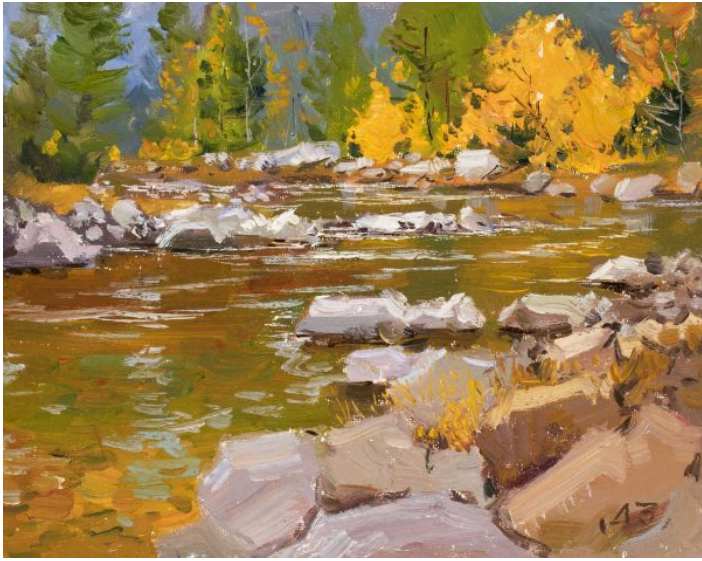

NB Gallery

710 12th St, Sacramento, CA, 95814

+1 (916) 760-7772

MOUNTAIN RIVER | DENIS ZELAEV

\$900.00

SKU: DZE100

Category: [Denis Zelaev](#)

PRODUCT DESCRIPTION

Medium: Oil on Canvas

Size: 9.5 x 7.5 inches (24.1 × 19.1 cm)

Year: 2008